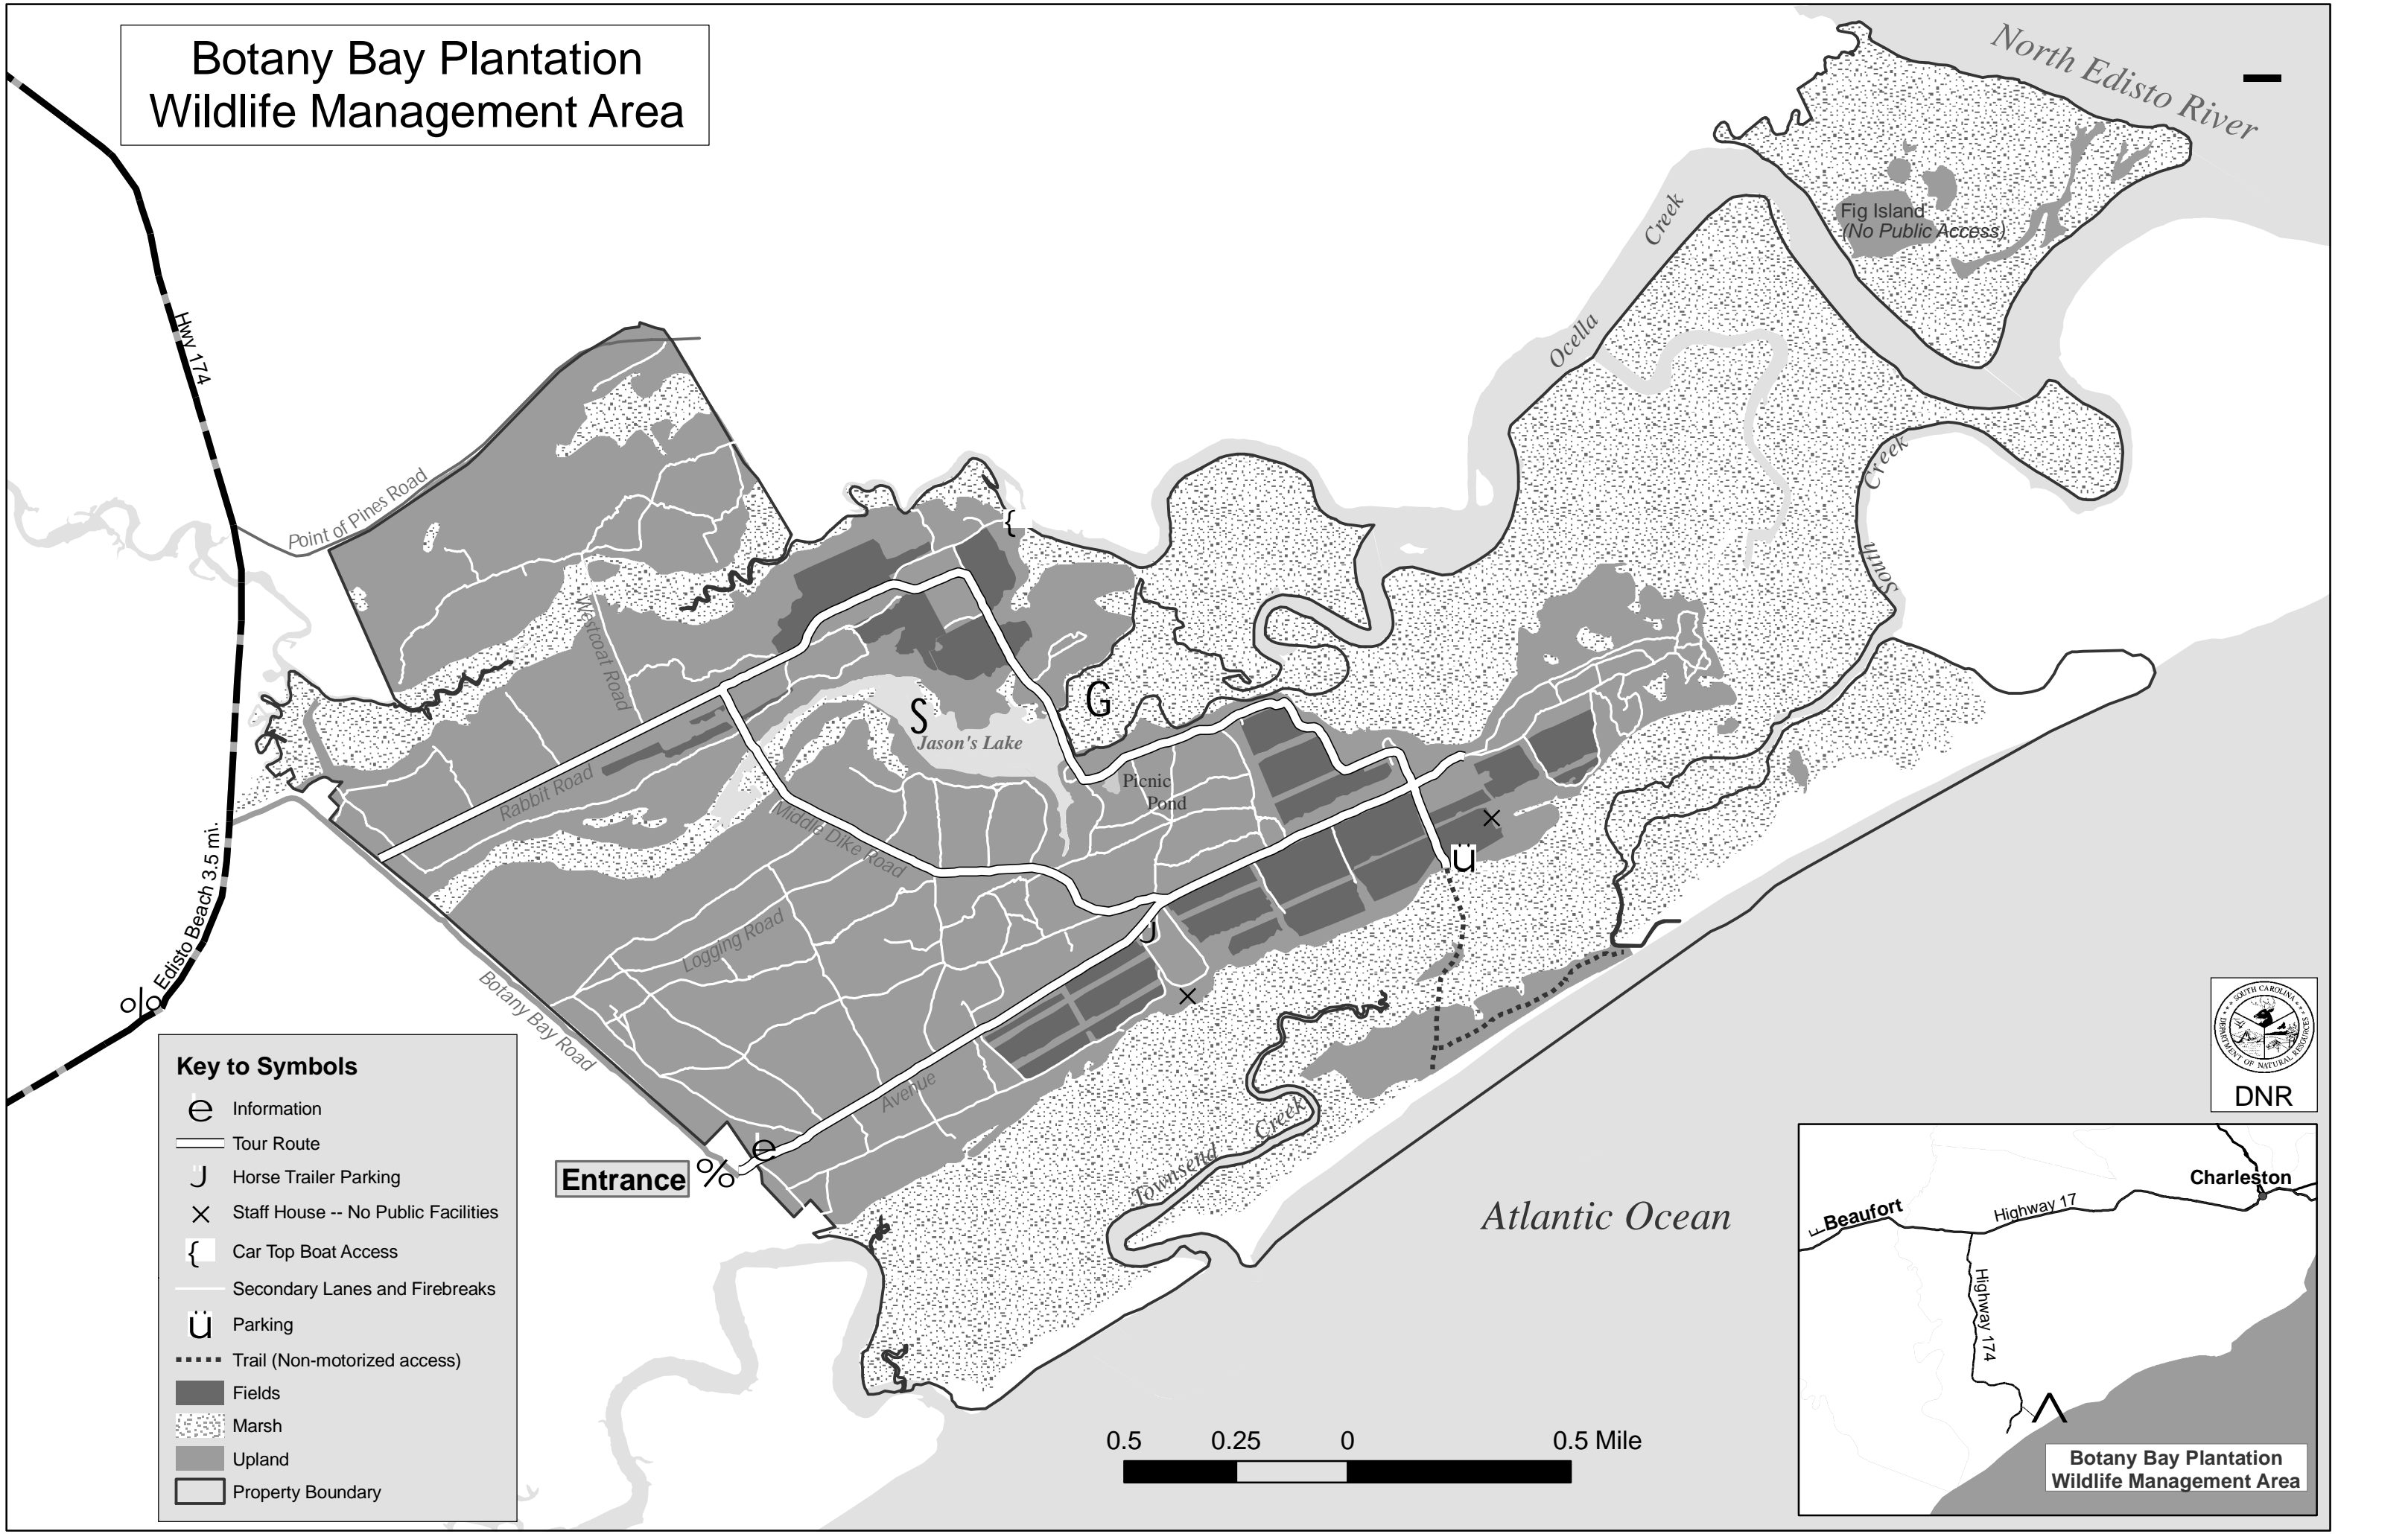

Botany Bay Plantation Wildlife Management Area

Key to Symbols

- e Information
- Tour Route
- J Horse Trailer Parking
- X Staff House -- No Public Facilities
- { Car Top Boat Access
- Secondary Lanes and Firebreaks
- ü Parking
- Trail (Non-motorized access)
- Fields
- ▨ Marsh
- Upland
- ▭ Property Boundary